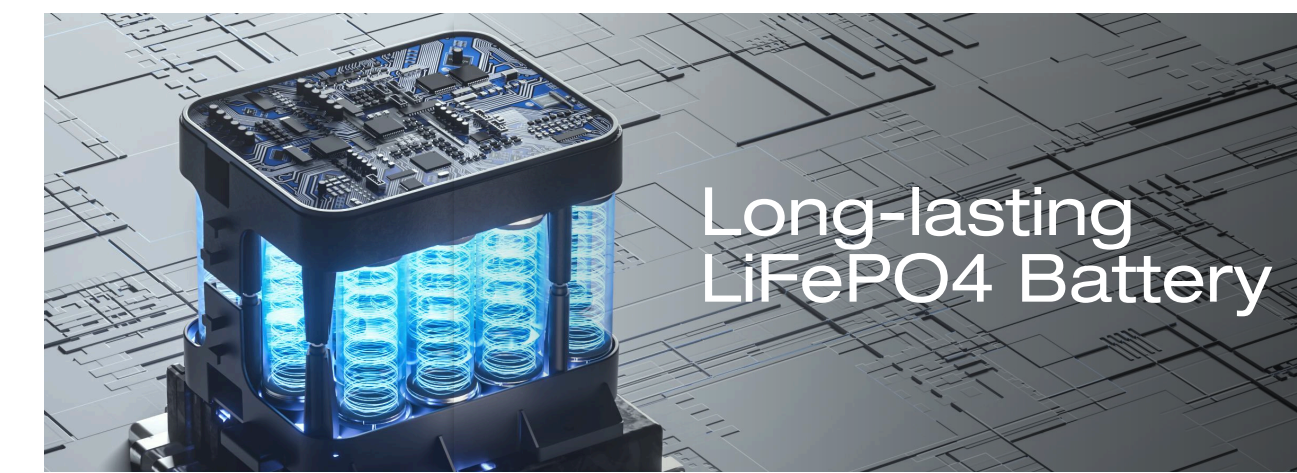

Portable Power Station DELTA 2

Make it a triple with scalable capacity
1-3kWh expandable capacity

Power pretty much anything
1800W huge AC output

X-Stream fast-recharging
0%-80% in just 50 min

Built to last for 10 years of use
LiFePO4 battery: 3000+ cycles to 80% capacity

Take control of your power
Customized in-app energy management

Specifications

Output

AC Output (x4):
1800W total (Surge 2700W)

Max Device(s) Power Supported
by X-Boost: 2200W

USB-A Output (x2):
2 ports, 5V, 2.4A, 12W Max

Battery

Battery Chemistry:
LFP

Cycle Life:
3000 cycles to 80+% capacity

Other

Connectivity:
Wi-Fi & Bluetooth supported

Dimension:
40 × 21.1 × 28.1 cm

Weight:
12 kg

Follow Us:
YouTube/Twitter: @EcoFlow Tech
Facebook/Instagram/Tiktok: @ecoflowtech