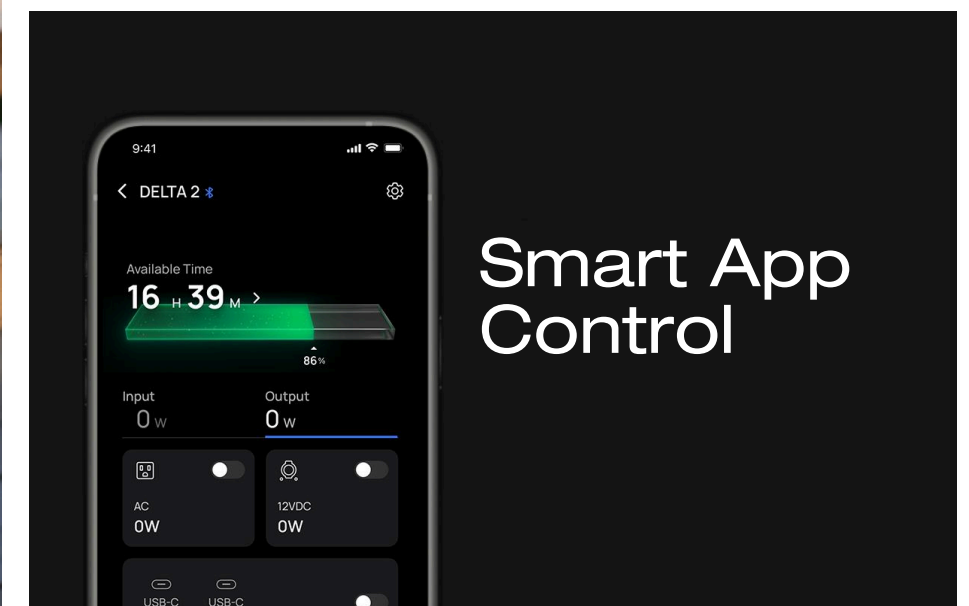

Portable Power Station DELTA 2

Make it a triple with scalable capacity
1-3kWh expandable capacity

Power pretty much anything
1800W huge AC output

X-Stream fast-recharging
0%-80% in just 50 min

Built to last for 10 years of use
LiFePO4 battery: 3000+ cycles to 80% capacity

Take control of your power
Customized in-app energy management

Specifications

Output

AC Output (x4):
1800W total (Surge 2700W)

Max Device(s) Power Supported
by X-Boost: 2200W

USB-A Output (x2):
2 ports, 5V, 2.4A, 12W Max